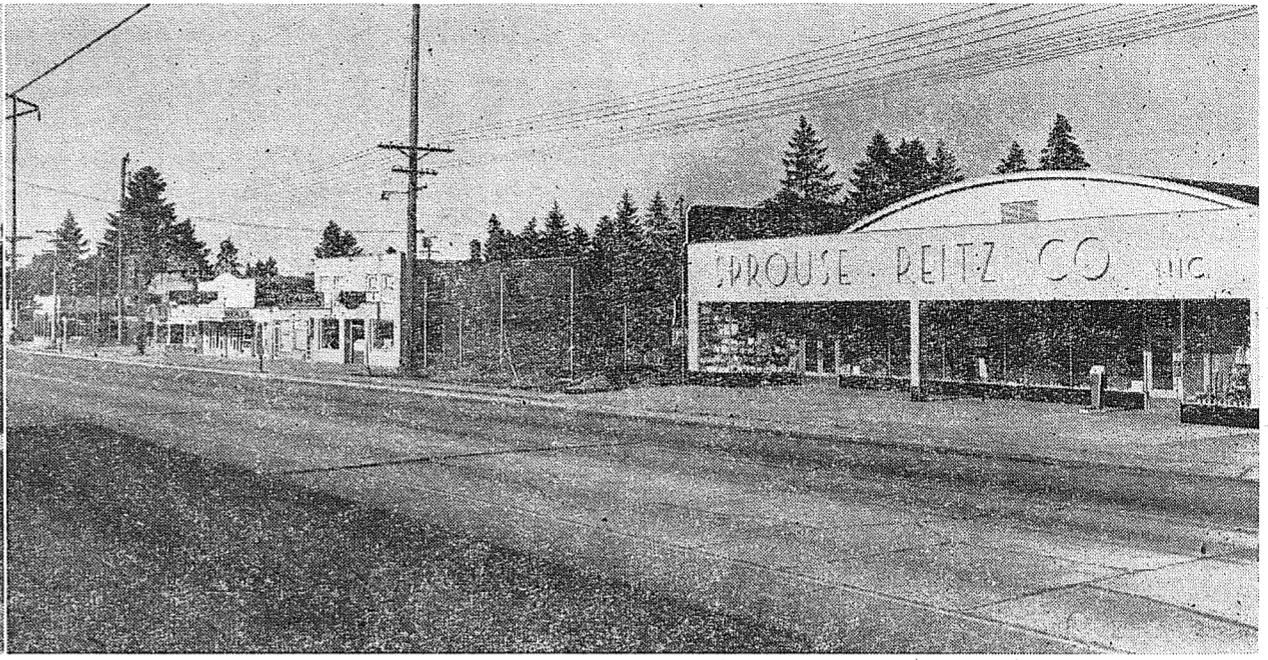

SOUTH PACIFIC AVENUE BUY BUSINESS DISTRICT AND SAVE

FRIENDLY SERVICE

AMPLE FREE PARKING

for SAFE HOME CANNING ...and LARGE MEAL COOKING

be sure to use a ...

Presto COOKER-CANNER

Here's a real money-saver! Beautifully designed and cast of a superior, easy-to-clean alloy, a Presto COOKER-CANNER will give you years of service for easy, safe home canning and speedy large meal cooking. All PRESTO COOKER-CANNERS are equipped with 5-piece accessory sets, including a valuable recipe and instruction book, "Modern Guide to Home Canning" Get ready for the canning season, NOW! Come in and select your PRESTO COOKER-CANNER today!

PRESTO COOKER-CANNERS are available in the following sizes:

21-quart (No. 21)—Holds 7 quart jars or 18 pint jars or 4 half-gallon jars... $24.85

16-quart (No. 7)—Holds 7 quart jars or 9 pint jars... $22.85

ACCESSORY SET FOR ALL COOKING AND CANNING NEEDS INCLUDED

Illustrated is the 21-quart PRESTO COOKER-CANNER with inset pans, rack, wire canning basket. The exclusive HOMESEAL and fitted gauge make all PRESTO COOKER-CANNERS easy to operate.

BILL'S SHOE SHOP

IF IT IS MADE OF LEATHER—BILL CAN REPAIR IT

8238 Pacific Ave.

AUNT SUE'S BAKERY

HL. 4072 209 So. 84th.

A Special for This Week End ...

LEMON LIME CAKE

LET US HELP PLAN YOUR PARTY AND WEDDING BAKED GOODS

Modernize Your KITCHEN

Insulate for COMFORT

Re-Roof for BEAUTY

SHELLEY'S MARKET

8240 Pacific Ave. GA. 7316

★ ★

YOUR INDEPENDENT GROCER

★ ★

WEEK END SPECIALS

Every Friday and Saturday

★ ★

It will be worth your while to look for them all through the store.

★ ★

Shelley's Market

SPECIALS!

OUTSIDE WHITE PAINT, per gal. $2.95

THINNER, per gal. 60c

BAMBOO RAKES 45c

THICK BUTT SHINGLES, per square $9.87

2 x 8 CEDAR LOG CABIN SIDING, per M ft. $55.00

CHILDREN'S SAND BOX—3x4 ft. $10.75

★ FREE PARKING ★

Courteous Service — Quality Merchandise

Shop in the 84th and Pacific Business District and Save !

VAUGHAN'S

Pacific Avenue Lumber Co.

84th and Pacific Avenue GA. 3133

Sigler's

8044 Pacific Avenue GA. 4123

Watkins Products

THE BEST SINCE 1868

SPICES — SOAPS

EXTRACTS — COSMETICS

Pierce County Headquarters:

8408 PACIFIC AVE. GA. 3231

SPROUSE-REITZ CO., INC.

SAVINGS that GOING are OVER BIG!

HERE IS WHERE IT PAYS TO SHOP

COME IN, COMPARE QUALITY AND PRICE

STORE HOURS: 10 a.m. to 9 p.m.

8218 Pacific Avenue

WE ARE ON OUR WAY TO THE

DOG HOUSE CAFE

BREAKFAST — DINNERS

MERCHANTS LUNCH

Open 7 a.m. to 8 p.m.—Friday and Saturday to 10 p.m.

SHIRLEE CAUSEY and BARBARA ANDRUS

8416 Pacific Avenue

PACIFIC AVE. DRUG

A. H. BAUMBACH, Prop.

8242 Pacific Avenue

DRUGS -- SUNDRIES

LUNCHES

PHARMACIST

Rhodes Tacoma Market

8401 PACIFIC AVENUE

ALL QUALITY, NATIONALLY ADVERTISED MERCHANDISE

GA. 3348