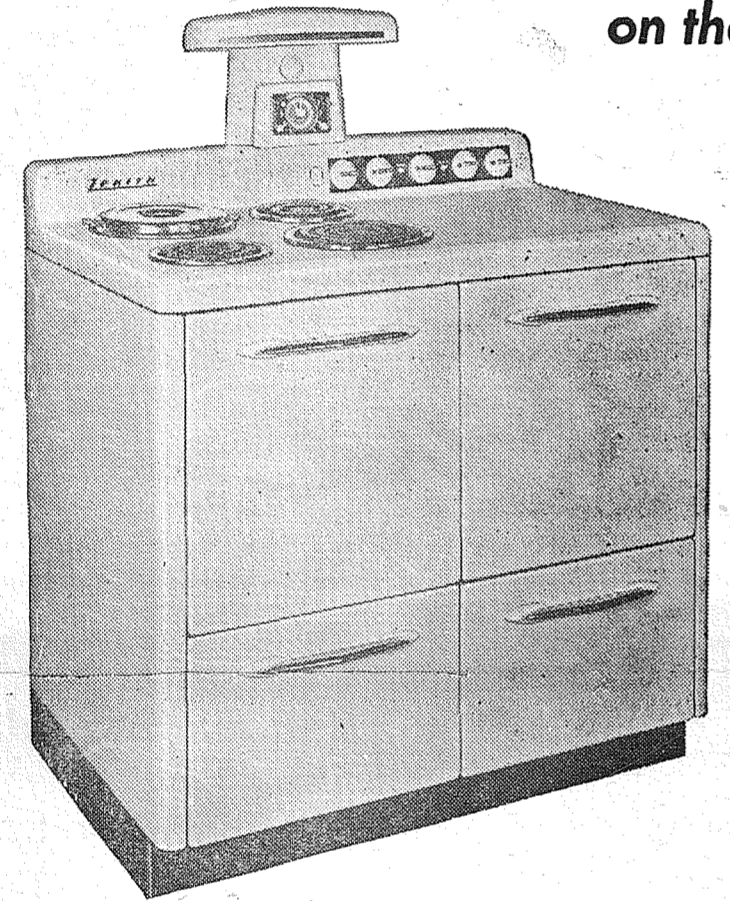

The First Time in Years An Offer Like This!
$50 for Your Old Range

(or more if your old range is in good saleable condition) on the purchase of a new, modern