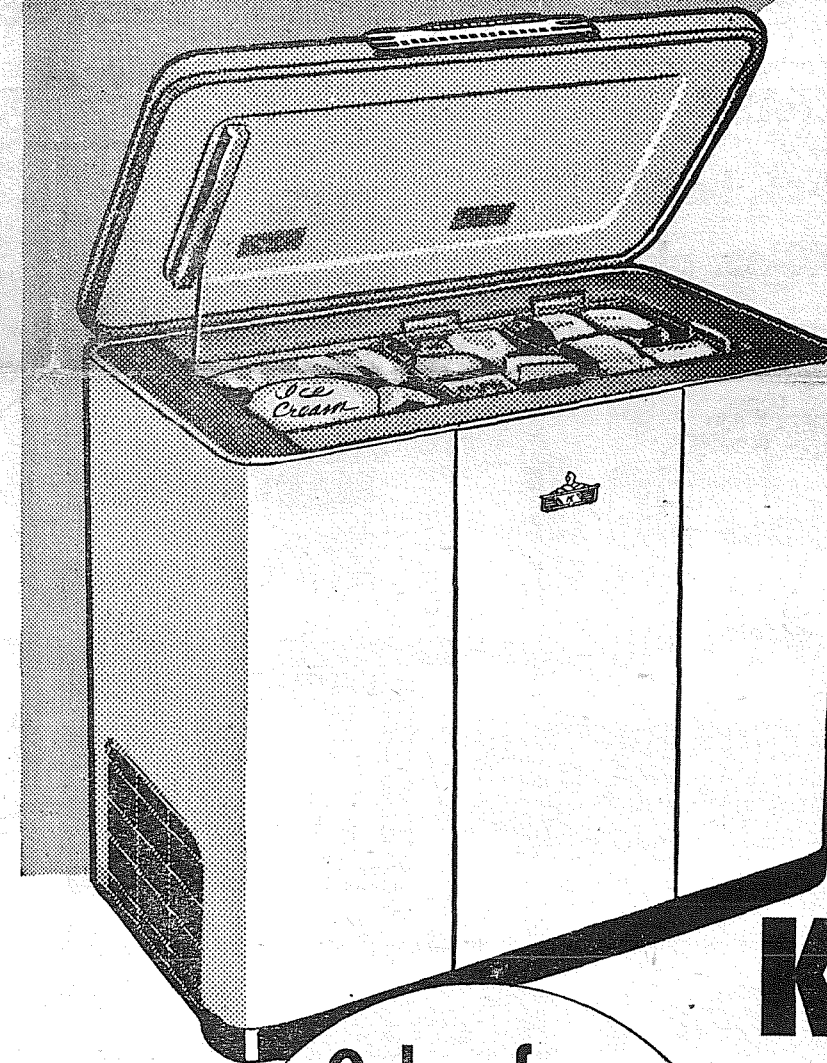

ON THIS BRAND NEW 210 lb. CAPACITY