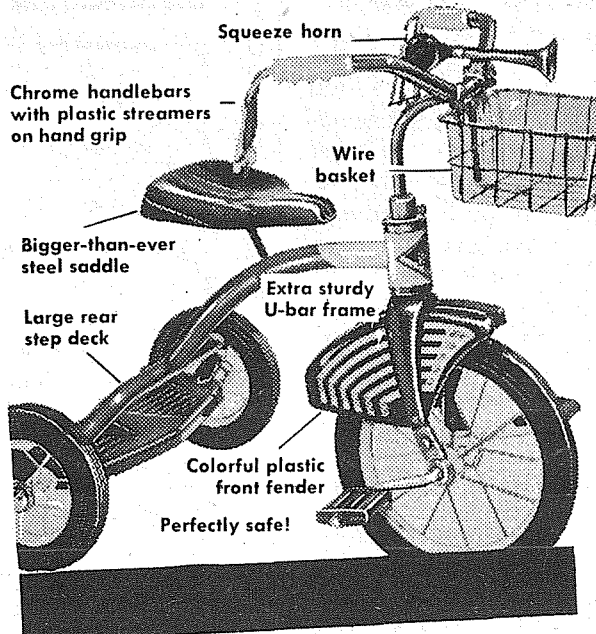

8⁸⁸

Complete

20" fully-jointed, unbreakable doll. Chrome with washable vinyl cover on stroller; adjustable hood, foot brake.

Mfr's List \$13.98

3-PC STEEL
CONSTRUCTION SET

Giants for road expansion. A grader, a dump truck, a power-shovel. 6 workmen. **9.93**
Grants only!