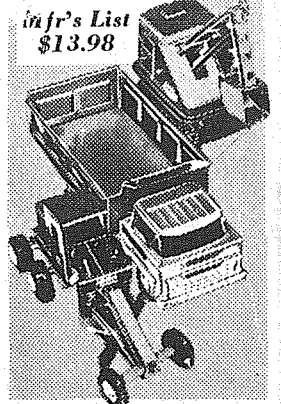

DRINK-WET DOLLY,
FOLDING STROLLER
$12 VALUE

8⁸⁸

Complete

20" fully-jointed, unbreakable doll. Chrome with washable vinyl cover on stroller; adjustable hood, foot brake.

Mfr's List $13.98