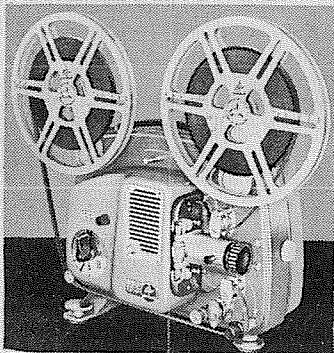

5th Anniversary Sale

RICHARD'S CAMERAS

Newest of the New . . .

No. 5 Flash Bulbs (clear)

The **BOLEX 18-5**
an all new concept
in 8 mm movie projectors **$159⁵⁰**

Guaranteed
10 for
$**1⁰⁰**