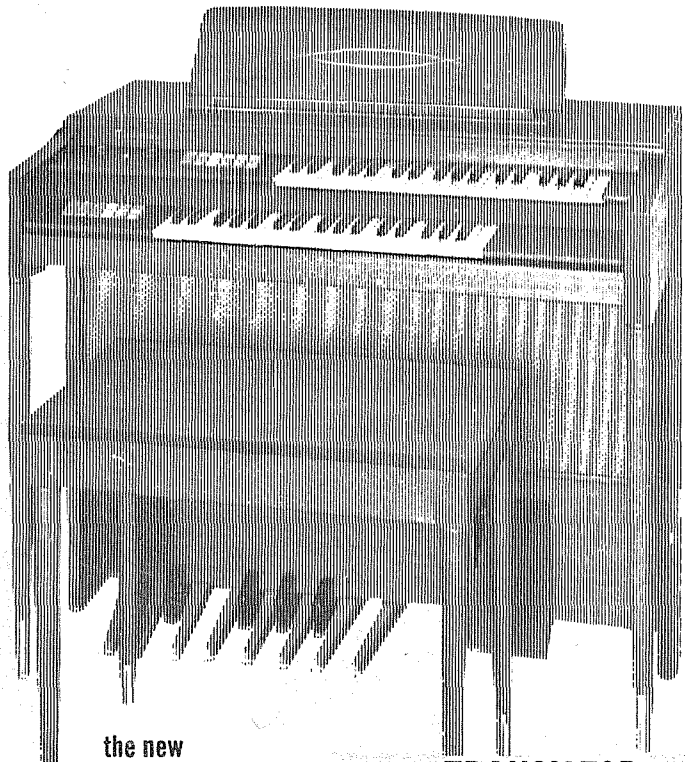

TACOMA'S FINEST, MODERN

FRIENDLY SHOPPING CENTER

SELECT YOUR CHRISTMAS PRESENT NOW FOR YULETIDE DELIVERY

the new **Thomas** TRANSISTOR ORGAN MODEL A

A BRAND NEW TRANSISTOR TWO KEYBOARD ORGAN FOR LESS THAN \$500!