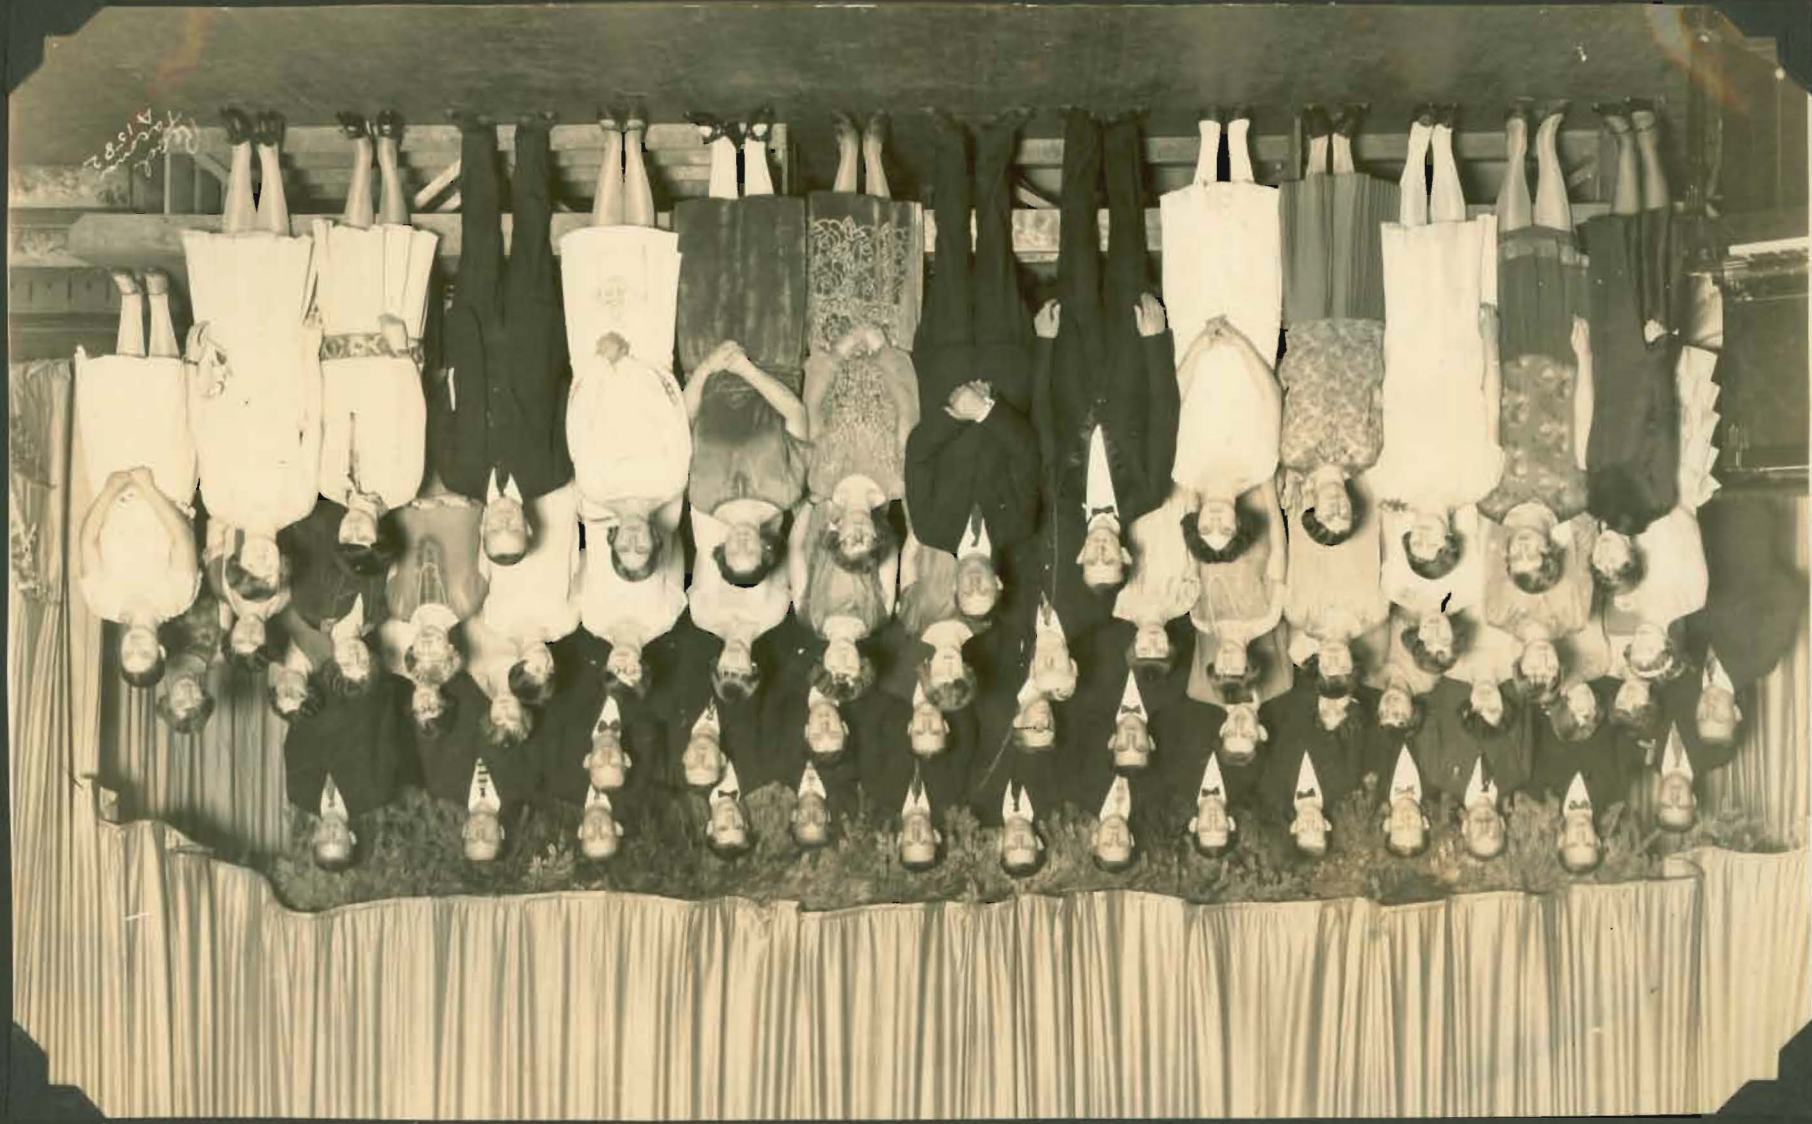

JAN. 19 - 1928  
PORTLAND WASH.  
GLEF-STUDIO

1927-28

1892  
1893

Trinity Church Choir & F. K. C. Chorus  
Joseph O. Edwards, Director

Trinity Church Choir & P.L.C. Chorus  
Mrs. Ph.E. Hauge, Director

Normanna Hall, 1923  
Cantata